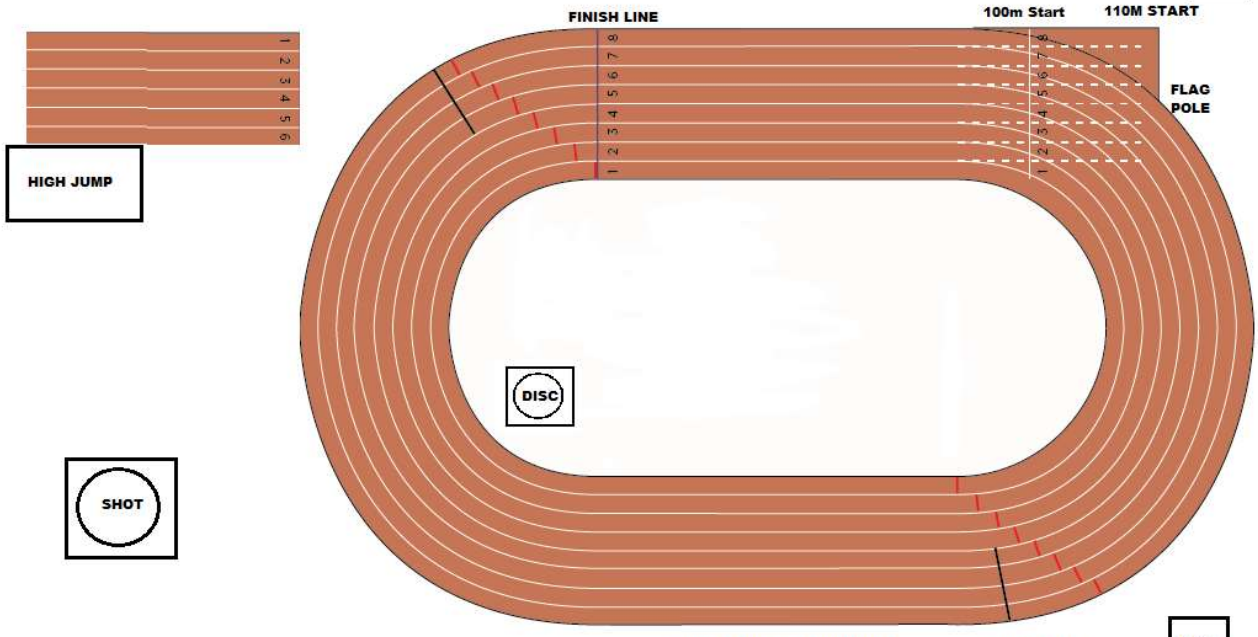

SPECTATOR SEATING

RESTROOMS

CONCESSION STAND

ENTER BULLPEN HERE - DO NOT JUMP FENCE NEAR FINISH LINE

ENTER TRACK HERE - GATE AT 100M START IS LOCKED

CHECK IN AREAS:

100 AND HURDLES - FLAGPOLE

200 AND 200 HURDLES - BEHIND THE STARTING LINE IN FRONT OF PRESS BOX WITH INDIAN HEAD

ALL OTHER RACES/RELAYS WILL CHECK IN NEAR HIGH JUMP - ENTER AT THE FAR END OF THE STADIUM PAST THE HIGH JUMP

HIGH JUMP

SHOT

POLE VAULT

200 AND 200 HURDLE CHECK IN

LONG JUMP

BELL

SEATING SECTION NOT TO SCALE VERTICAL LINES REPRESENT STEPS